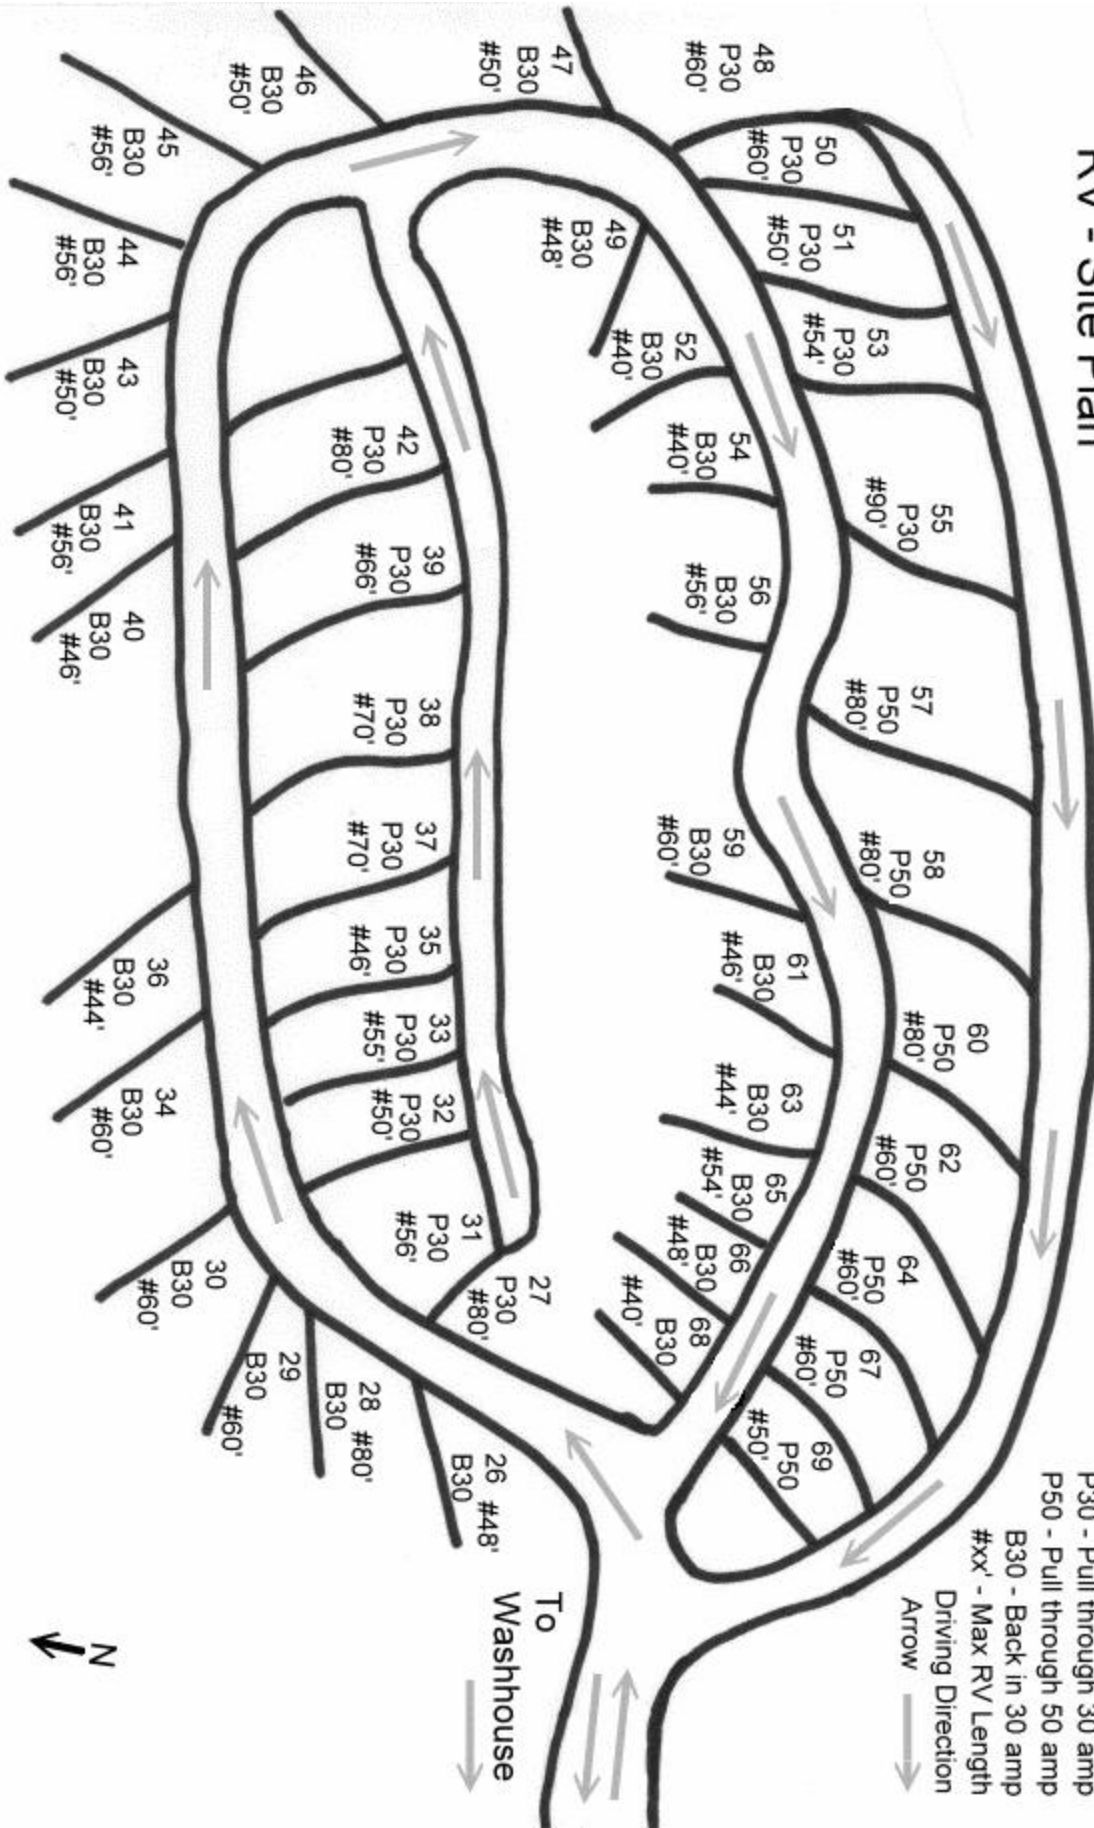

Golden Eco-Adventure Ranch RV - Site Plan

Legend:

- P30 - Pull through 30 amp
- P50 - Pull through 50 amp
- B30 - Back in 30 amp
- #xx' - Max RV Length
- Driving Direction
- Arrow