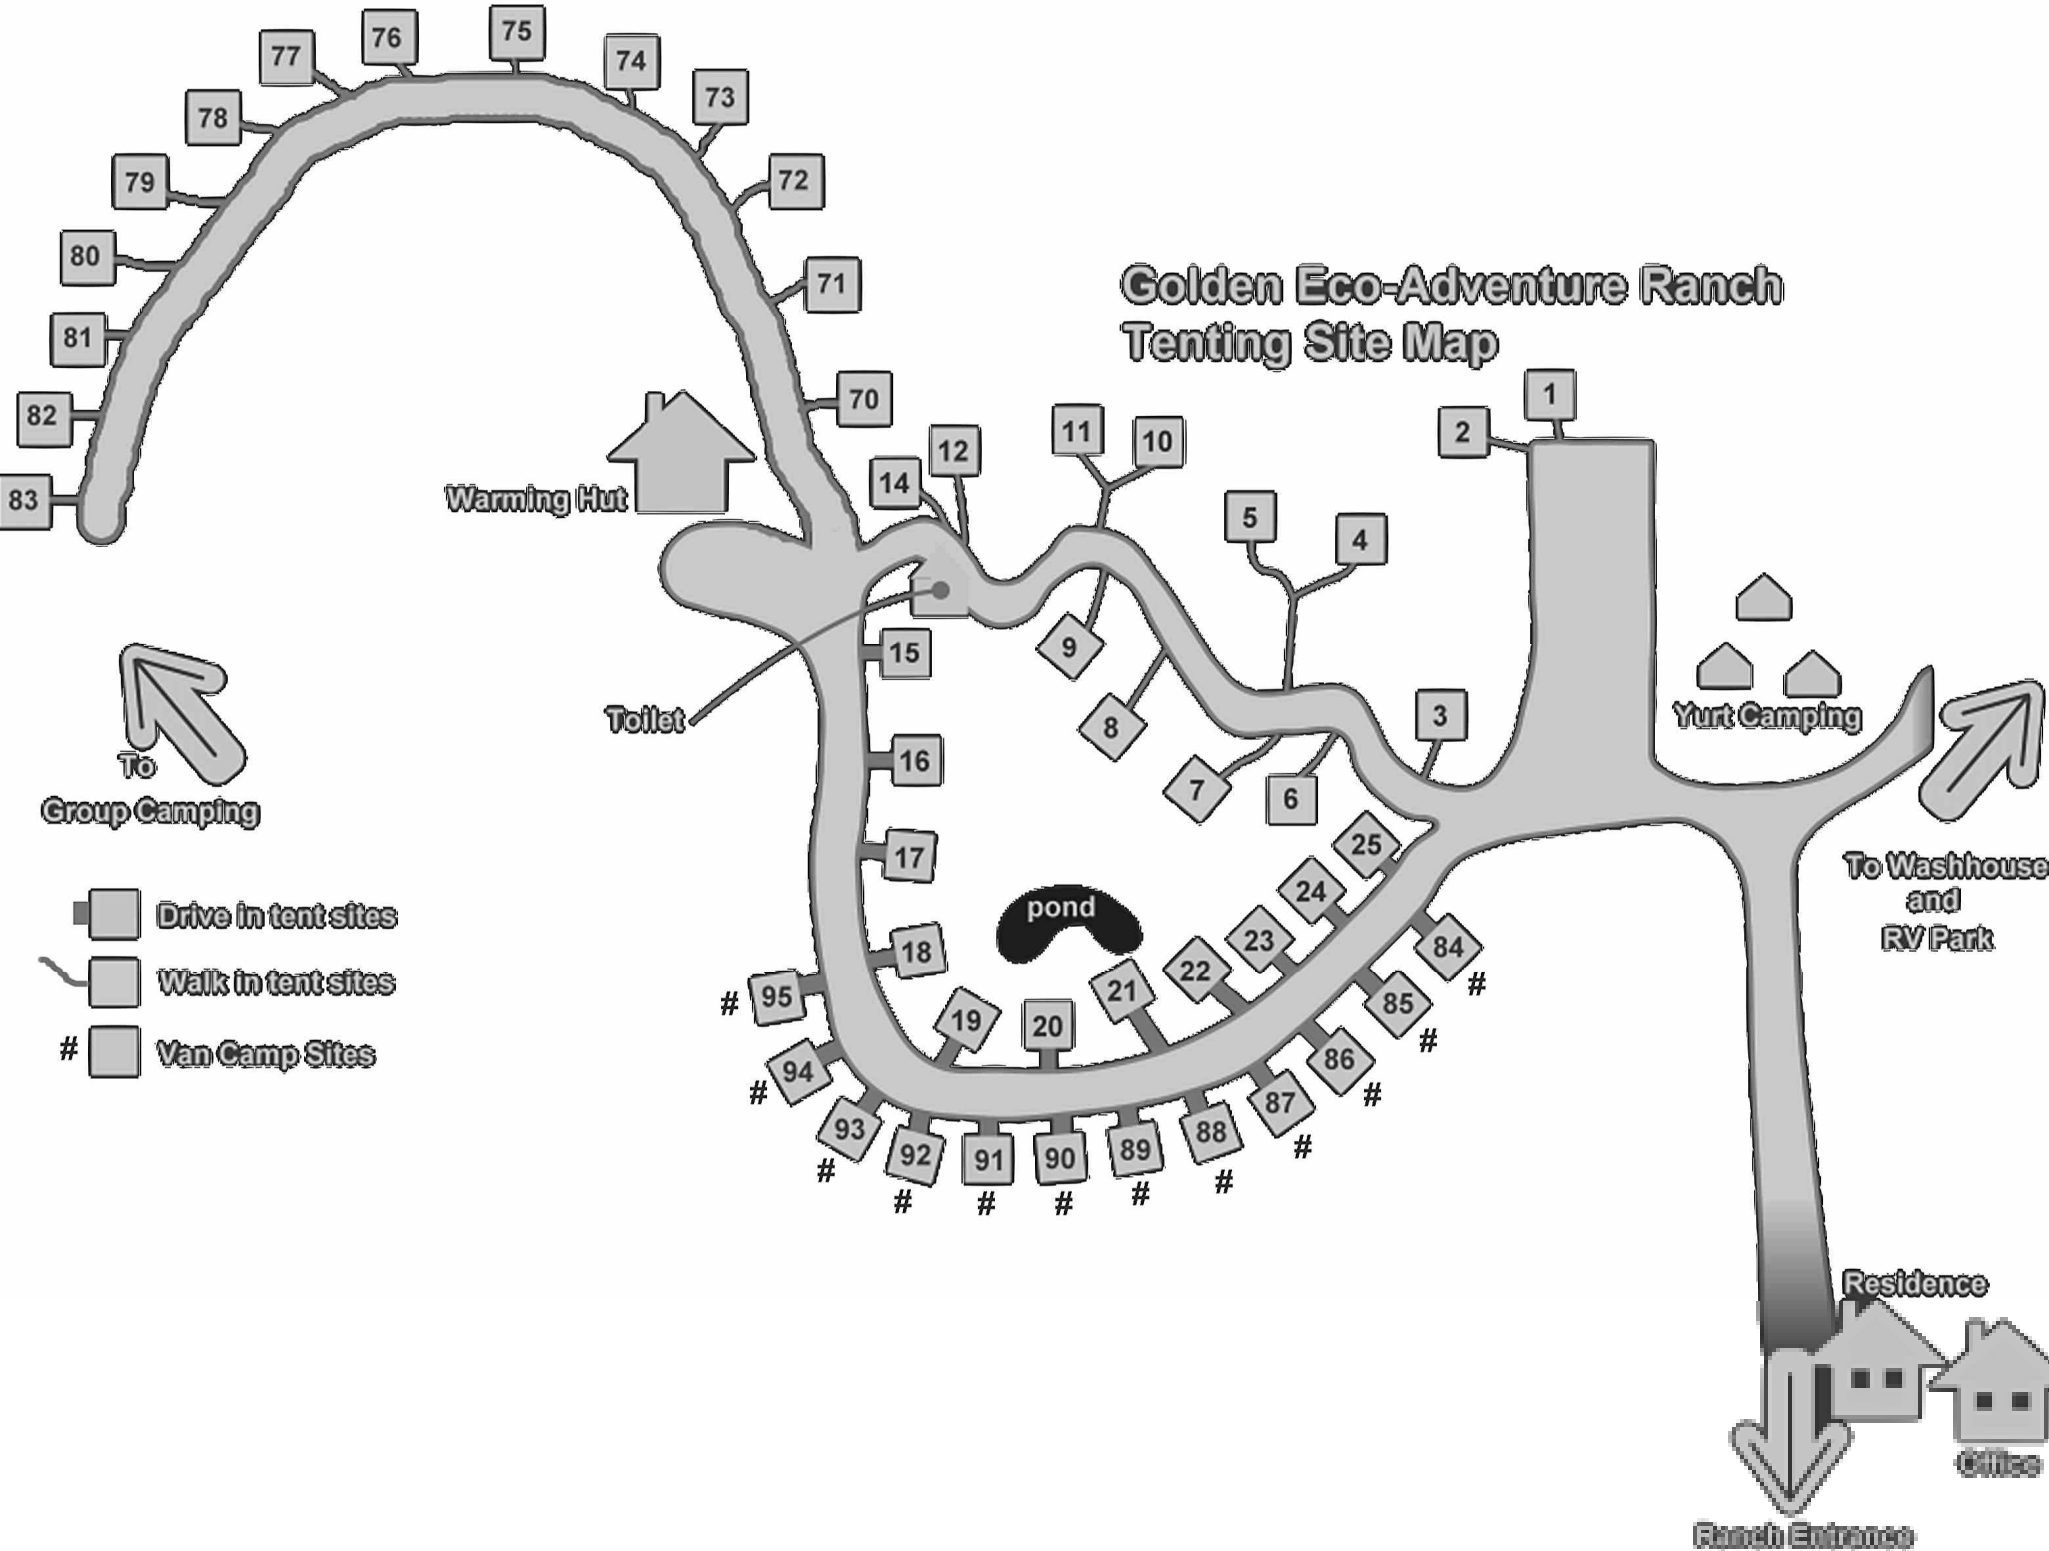

Golden Eco-Adventure Ranch Tenting Site Map

Warming Hut

Toilet

pond

Yurt Camping

To Washhouse and RV Park

Residence

Office

Ranch Entrance

To Group Camping

- Drive in tent sites
- ▬ Walk in tent sites
- # Van Camp Sites